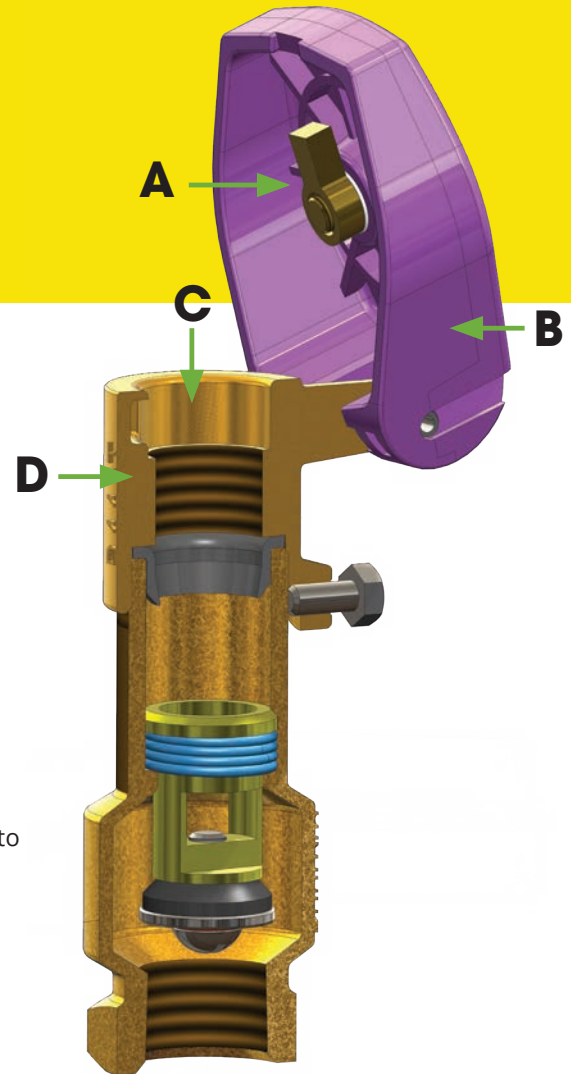

Quick Coupling Valves

Quick Coupler Solutions for Every Application

Solutions for Every Application

- **Wide Range of Quick Coupler Solutions**
  Offering a full line of quick coupling valves for both potable and recycled water applications.
- **Landscape Products Quick Coupling Valves**
  Specifically designed for any irrigation project that requires in ground durability, quick water access and resistance to vandalism.
- **Our Quick Coupling Valves**
  Engineered and manufactured for years of reliable daily use.
- **Durable Design**
  Manufactured with top-quality red brass and EPDM rubber components to ensure maximum longevity and performance.
- **Water District Compliant**
  Non-potable quick couplers meet all requirements of updated water district standards and current recycled water best practices.

Quick Coupling Valve Varieties

A. Locking Type

Non-Locking Lid – Standard non-locking lid style

Locking Lid – Prevents vandalism and unauthorized access

Spring Loaded Covers – Stainless steel springs protect the quick coupling valve's components and ensures closing

B. Lid Type

Yellow Lid – Reinforced lid for potable systems

Purple Lid – Reinforced purple lid identifies a non-potable system

C. Body Type

One-Piece Body – Standard body type

Two-Piece Body – Allows for maintenance while system is pressurized

D. Slot Type

Single Slot – Standard connection style

Double Slot – Improves key engagement and sealing